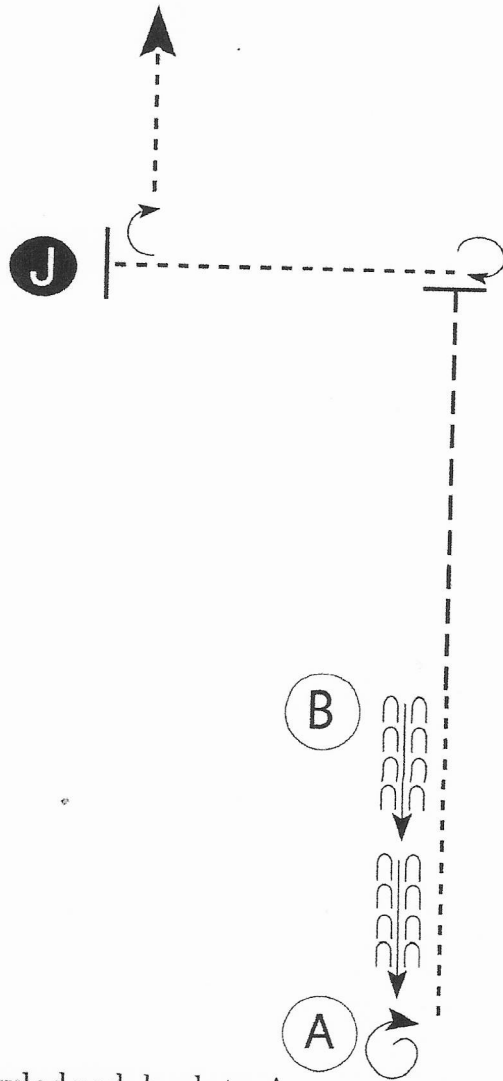

SHOWMANSHIP CHAMPIONSHIP

Show Date:

WWW.HORSESHOWPATTERNS.COM

WWW.HORSESHOWPATTERNS.COM

Be ready at B.

1. When acknowledged, back to A.
2. Perform a 360 degree turn.
3. Walk to B.
4. Trot until even with judge and stop.
5. Perform a 270 degree turn.
6. Walk to judge, stop and set up for inspection.
7. When dismissed, perform a 90 degree turn.
8. Walk straight away from judge.

Follow the instructions of your ring steward.

Pattern Provided by:

[S/3-65]