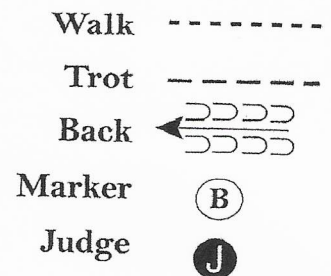

SHOWMANSHIP CHAMPIONSHIP

Show Date:

WWW.HORSESHOWPATTERNS.COM

WWW.HORSESHOWPATTERNS.COM

Be ready at B.

1. When acknowledged, back to A.
2. Perform a 360 degree turn.
3. Walk to B.
4. Trot until even with judge and stop.
5. Perform a 270 degree turn.
6. Walk to judge, stop and set up for inspection.
7. When dismissed, perform a 90 degree turn.
8. Walk straight away from judge.

Follow the instructions of your ring steward.

Pattern Provided by:

[S/3-65]